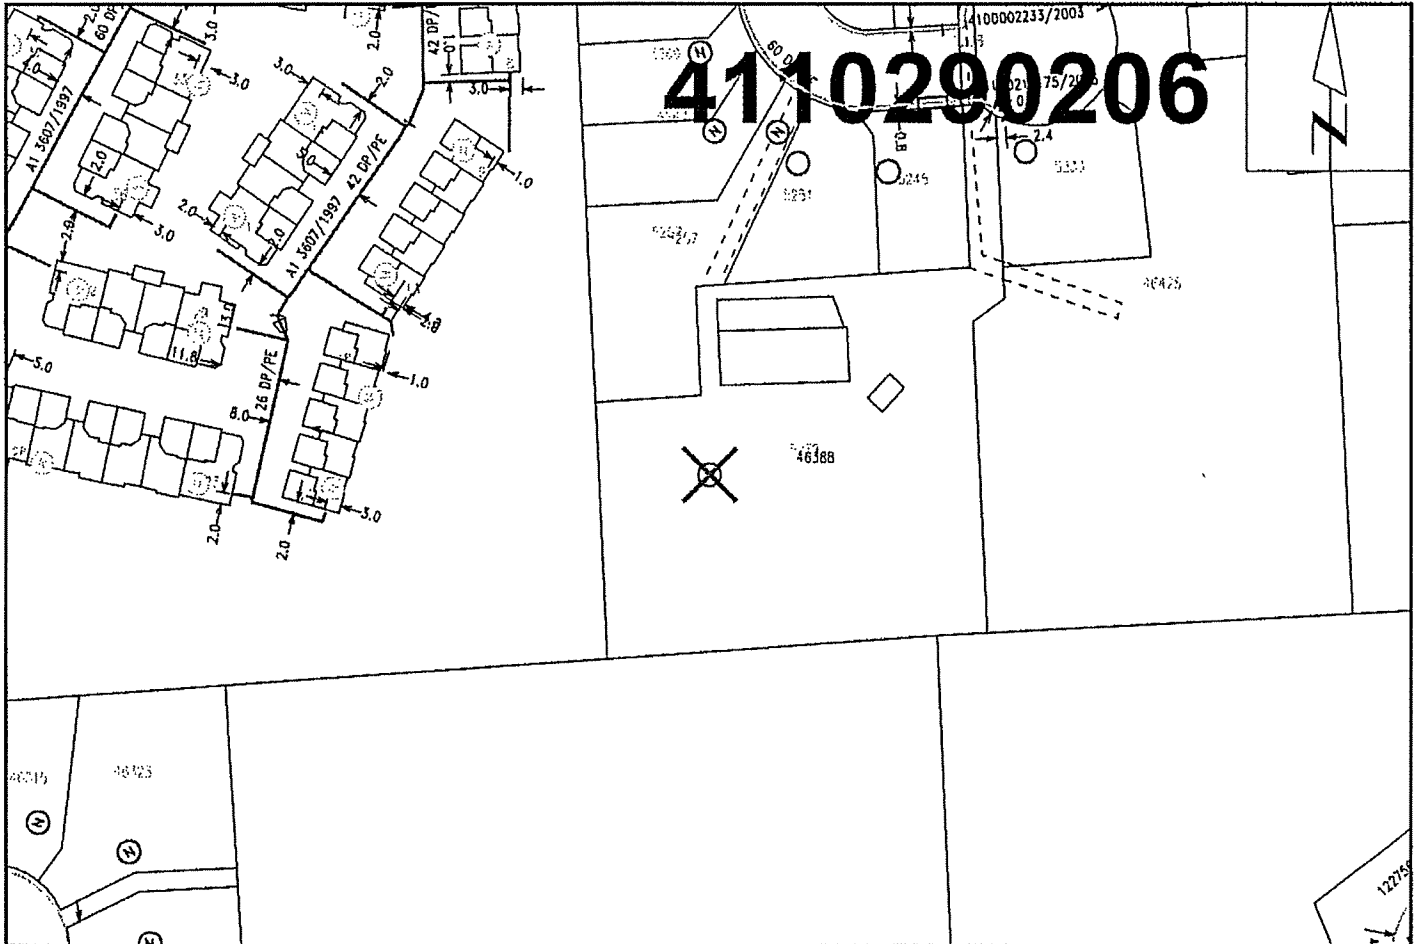

4110290206

<p>Nearest Intersection: Lutz Rd and Valleyview Rd. Distance from lot to Intersection is 156 meters (83 degrees North of East). View Scale: 1:1000</p>	<p>5239 Markel Dr, Chilliwack Order #: 31011994    Prem #: 10091736    City Limits: Chilliwack</p>
<p>X: 1296596992.00    Y: 461928608.00</p>	<p>2018/07/10</p>